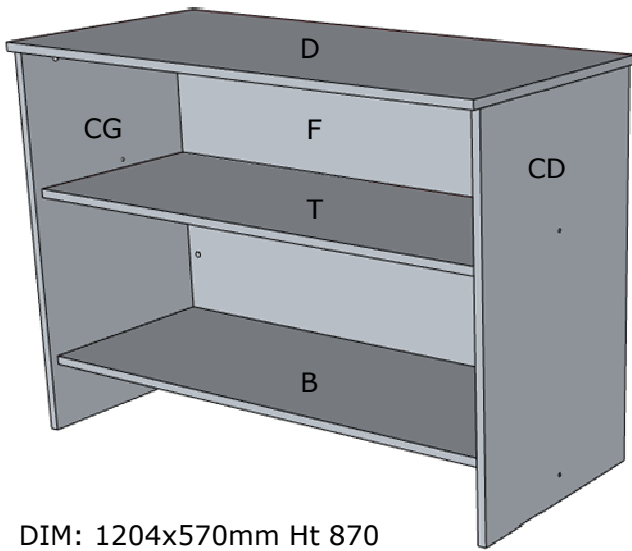

# COMPTOIR 120

REF: 24287-24290-35556-24296

DIM: 1204x570mm Ht 870

x12

x17

x17

x4

x2

x4

x4

x2

x12

x4

1

CG

CD

x4

4

T

x4

5

B

x5

2