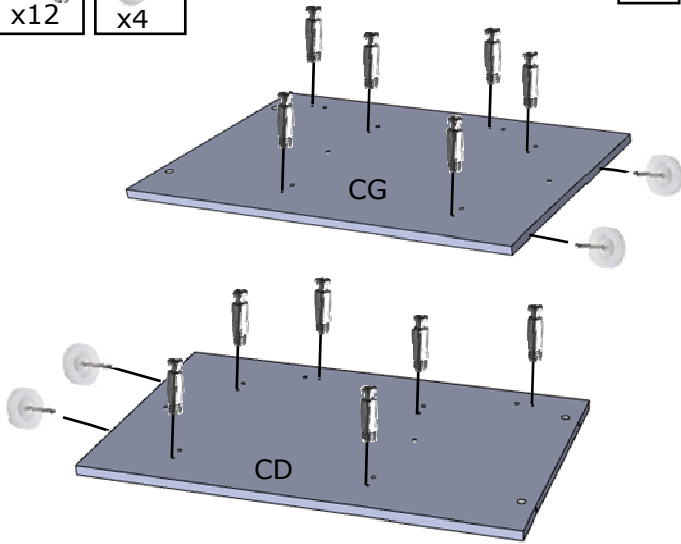

DIM: 604x570mm Ht 870

COMPTOIR 60

REF: 24286-24289-35557-24295

1

4

5

2

6

3

x4

7

8

x6

x4

9

x4

x4

10

x2

x4