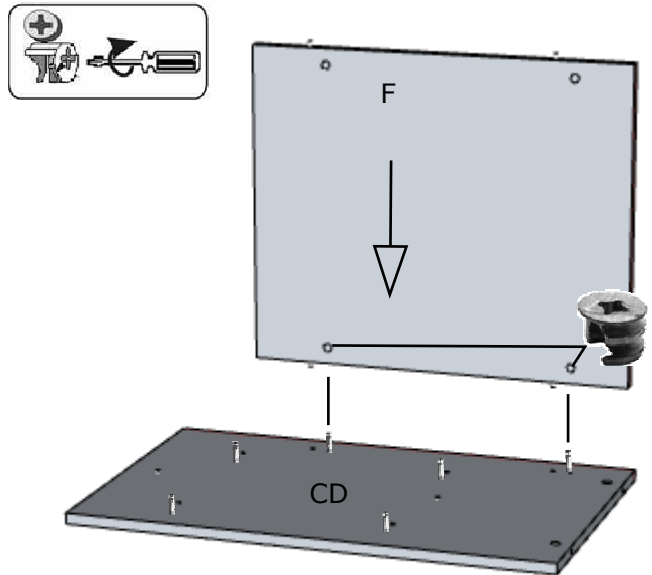

DIM: 604x570mm Ht 870

COMPTOIR 60

REF: 24286-24289-35557-24295

1

4

5

2

6

3

x4

7

8

x6

x4

9

x4