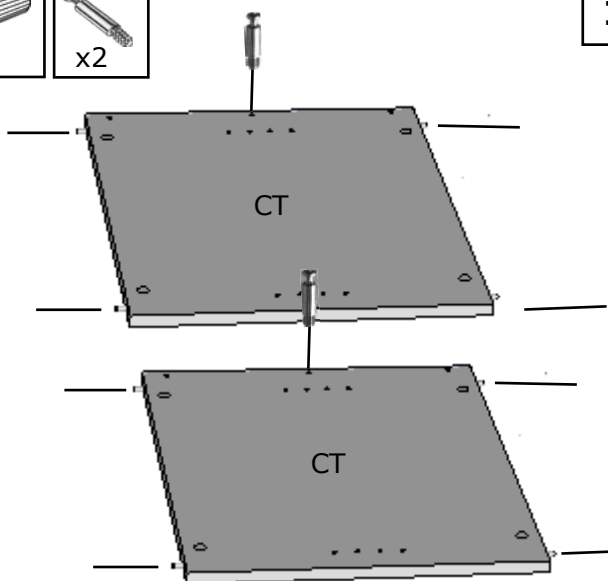

CAISSON PRESENTATION

REF: 17780

DIM: 550x550mm Ht 810

x12

x10

x10

x16

x4

x4

1

4

5

2

3

6