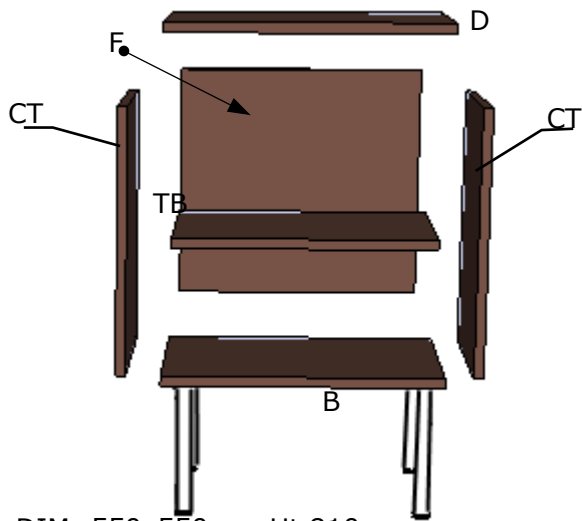

CAISSON PRESENTATION

REF: 17780

DIM: 550x550mm Ht 810

x12

x10

x10

x16

x4

x4

1

4

5

2

3

6