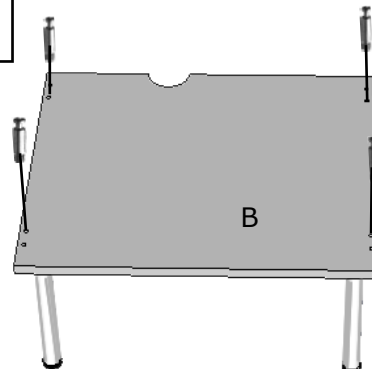

CAISSON PRESENTATION

REF: 17780

DIM: 550x550mm Ht 810

x12

x10

x10

x16

x4

x4

1

4

5

2

3

6