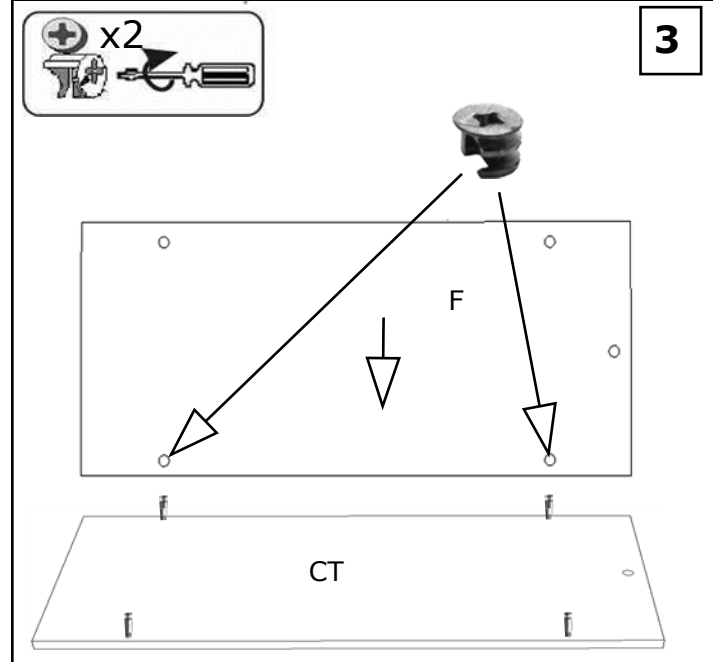

DIM: 50cm/50cm Ht 70cm

# PODIUM CUBE 50X50XHT70

REF: 18473

5

6