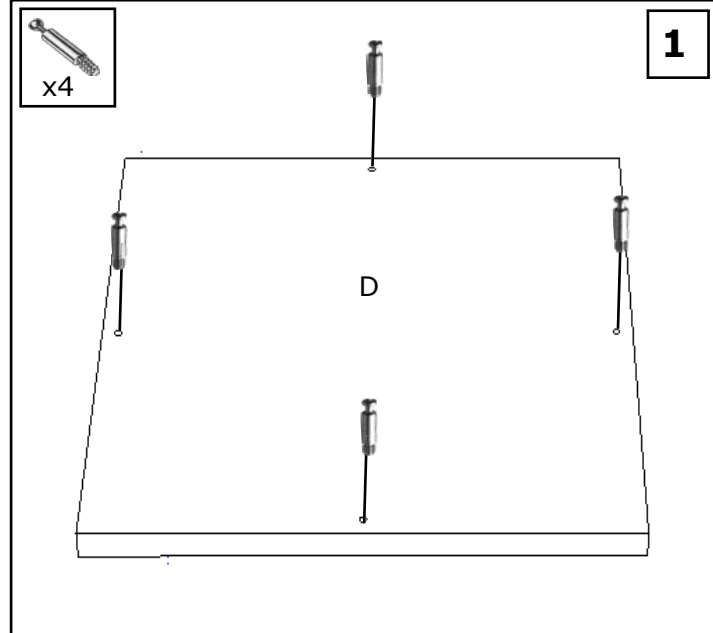

DIM: 50cm/50cm Ht 70cm

# PODIUM CUBE 50X50XHT70

REF: 18473

5

6