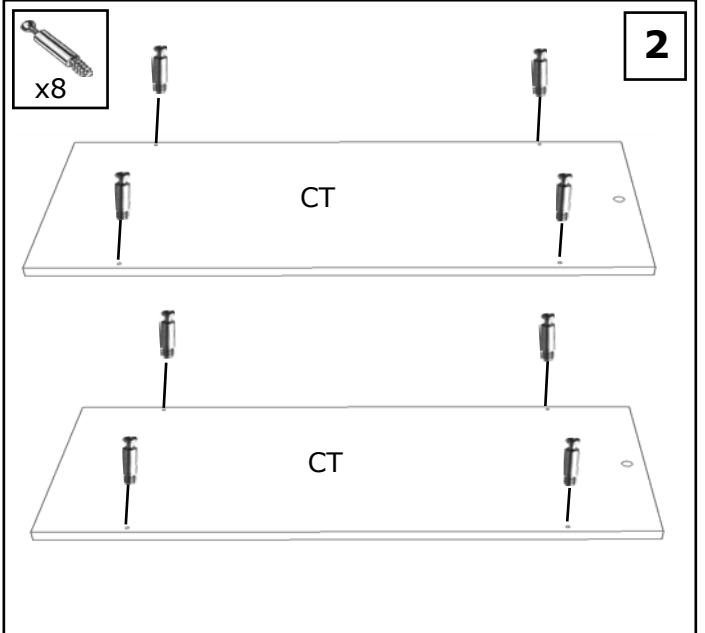

DIM: 50cm/50cm Ht 70cm

# PODIUM CUBE 50X50XHT70

REF: 18473

5

6