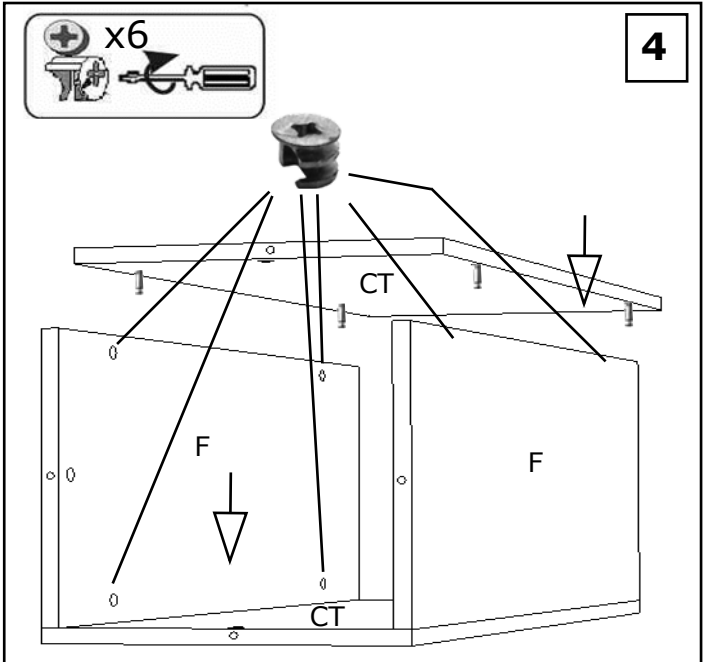

DIM: 50cm/50cm Ht 70cm

# PODIUM CUBE 50X50XHT70

REF: 18473

5

6