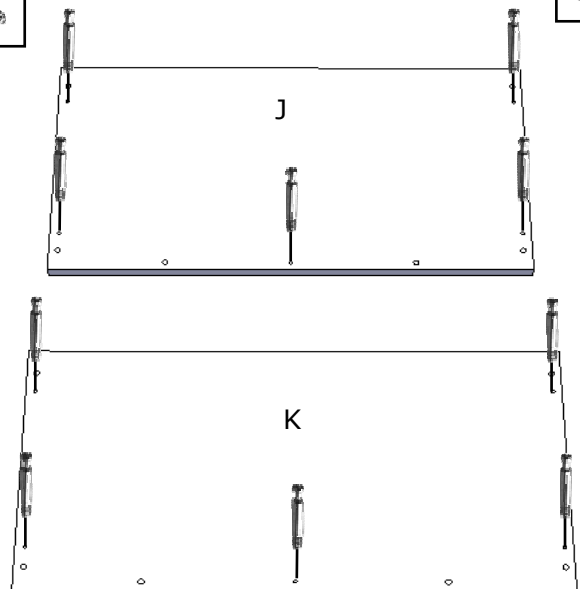

# PODIUMS 3 NIVEAUX

REF: 105432

DIM: 110cm/40cm Ht 95cm

1

2

3

x12

4

x12

5

x13

6

x20

7