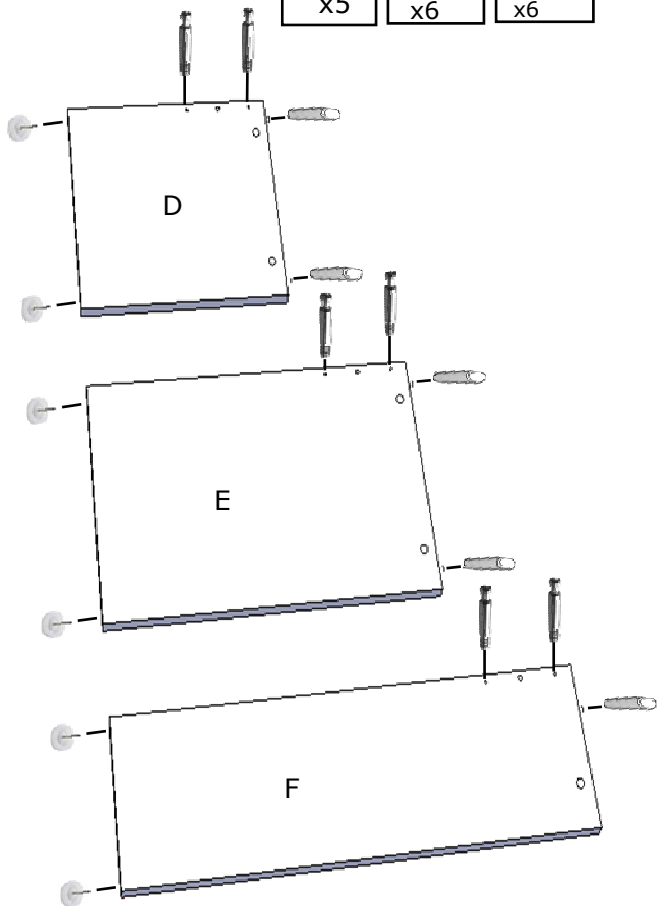

# PODIUMS 3 NIVEAUX

REF: 105432

DIM: 110cm/40cm Ht 95cm

1

2

3

x12

4

x12

5

x13

6

x20

7