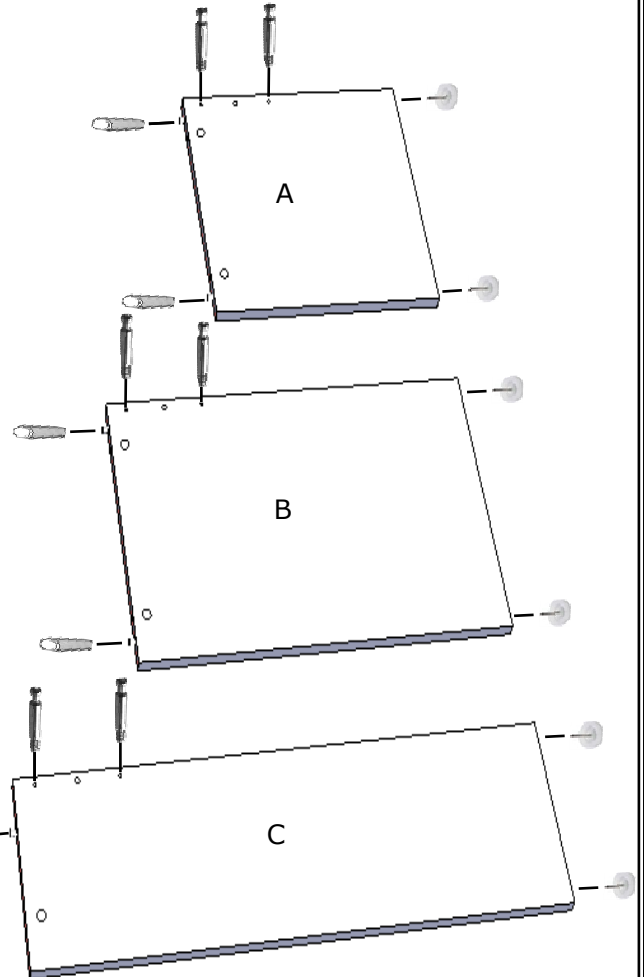

# PODIUMS 3 NIVEAUX

REF: 105432

DIM: 110cm/40cm Ht 95cm

1

2

3

x12

4

x12

5

x13

6

x20

7